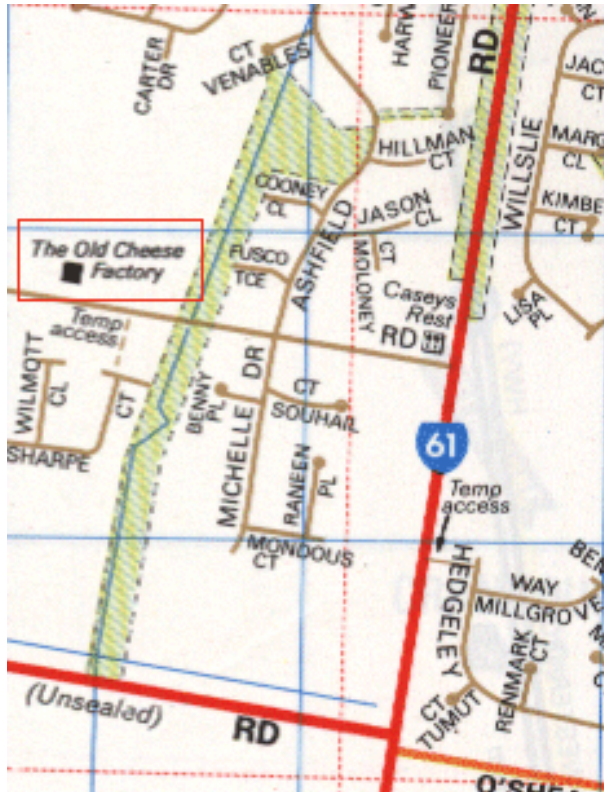

Berwick gig - all you need to know

Melways reference :Map 131 ref A2 ; be there by 8.00pm – we are on 2nd so won't hit the stage till about 8.50.

**BERWICK AND DISTRICT
FOLK CLUB WEBSITE ADDRESS**

http://www.badfolk.org/whats_on.htm